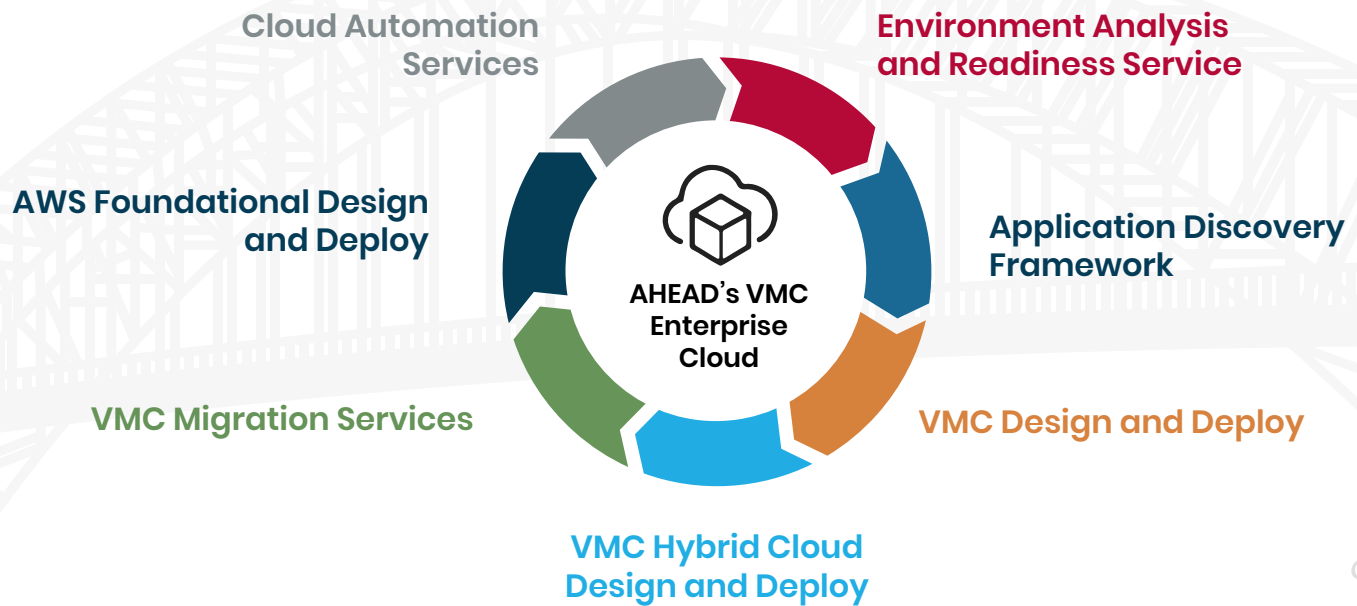

# AHEAD FOR VMWARE VMC

### Environment Analysis and Readiness Service

- Prepares and validates your environment for vSphere 6.5 and VMC integration.
- Creates and executes a holistic vSphere 6.5 upgrade plan to enable future use of Hybrid Linked Mode to move workloads between on-premises & VMware Cloud on AWS (VMC).
- Designs and implements VMware Site Recovery to enable automated disaster recovery to VMC.

### Application Discovery Framework

- Discovers and maps applications with an understanding of application dependencies, a critical component of a successful cloud migration.
- Acquires a complete understanding of the application environment as an input for a comprehensive cloud strategy to build migration waves and plan for a successful cloud migration or hybrid design (ex. DRaaS).

### VMC Migration Services

- Uses Application Assessments and programmatic migration framework to create migration waves, migration windows, and technical and executive reporting to move workloads between on-premises datacenter, colocation facility, and VMC.